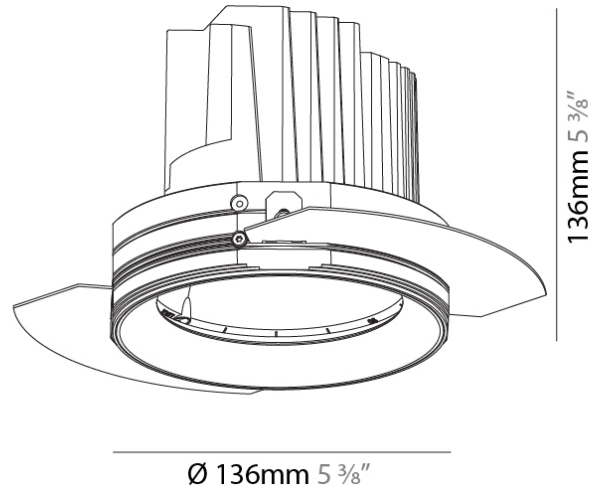

ELECTRICAL

Lamp Type: LED (Zhaga Standard)
Input Wattage (W): 13.2 / 16.5
Total Output Wattage (W): 12.1 / 14.7
Dimming: Tri-Mode (Non-Dimming and Phase Dimming (120Vac only) and 0-10V Dimming)
Driver Included: No
Driver Location: Recessed Housing
Driver Type: Constant Current - Universal
Driver Class: Class 2
Housing: See components
Input Voltage (V): 120 - 277
Constant Current (MA): 350

LED

Number of LEDs: 1
Color Temperature (°K): 2700 / 3000 / 3500 / 4000
Max. Delivered Lumen (lm): 870 / 970 / 1038 / 1060
Nominal Lumen (lm): 960 / 1070 / 1156 / 1180
CRI: >90 CRI
Efficiency (%): 90.5
Lamp Life (hrs): 50000
Upon Request: RGB-W Tunable White Special Color Temperature Special LED

OPTICAL

Reflector: 0
Beam Angle: Narrow
Adjustability: Rotational 355°; Tilt 30°
Upon Request: Special Beam Angles

RATINGS AND CERTIFICATIONS

382, F 416-247-9319, www.zaneen.com
Certified by Intertek for North American Standards. At the end of the existing Model #. For assistance on 'custom' specifications, contact zteam@zaneen.com.
In a constant effort to supply the best product, we reserve the right to change specifications or materials without notice. The most recent specification sheets are found at zaneen.com
IP rating: IP20

140mm 5 1/2"
150mm 5 7/8"
10 | 12 1/2 | 15 | 25mm ± 30°
3/8" 1/2" 9/16" 1"
355°

A