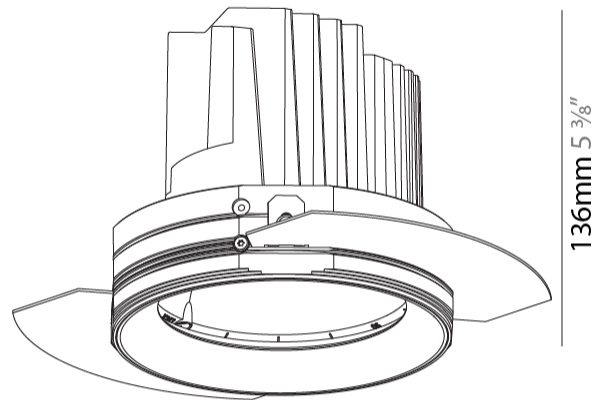

ELECTRICAL

Lamp Type: LED (Zhaga Standard)
Input Wattage (W): 28.6
Total Output Wattage (W): 26.4
Dimming: Tri-Mode (Non-Dimming and Phase Dimming (120Vac only) and 0-10V Dimming)
Driver Included: No
Driver Location: Recessed Housing
Driver Type: Constant Current - Universal
Driver Class: Class 2
Housing: See components
Input Voltage (V): 120 - 277
Constant Current (MA): 700

LED

Number of LEDs: 1
Color Temperature (°K): 2700 / 3000 / 3500 / 4000
Max. Delivered Lumen (lm): 2030 / 2080 / 2185 / 2230
Nominal Lumen (lm): 3210 / 3290 / 3459 / 3530
CRI: >90 CRI
Efficiency (%): 63.1 / 61.5 / 63.2
Lamp Life (hrs): 50000
Upon Request: RGB-W Tunable White Special Color Temperature Special LED

OPTICAL

Reflector°: 20 / 25 / 40
Adjustability: Rotational 355°; Tilt 30°
Upon Request: Special Beam Angles

RATINGS AND CERTIFICATIONS

Zaneen Group Inc. © 2024, T 1800-388-3382, F 416-247-9319, www.zaneen.com
Certified By: Certified for North American Standards
Available for International specifications by adding "INT" at the end of the existing Model #. For assistance on 'custom' specifications, contact zteam@zaneen.com.
IP Rating: IP20
If a conflict occurs to supply the best product, we reserve the right to change specifications or materials without notice. The most recent specification sheets are found at zaneen.com

Ø 136mm 5 3/8"

		140mm 5 1/2"	150mm 5 7/8"	10 | 12 1/2 | 15 | 25mm 3/8" 1/2" 5/16" 1"	± 30°	355°	
A